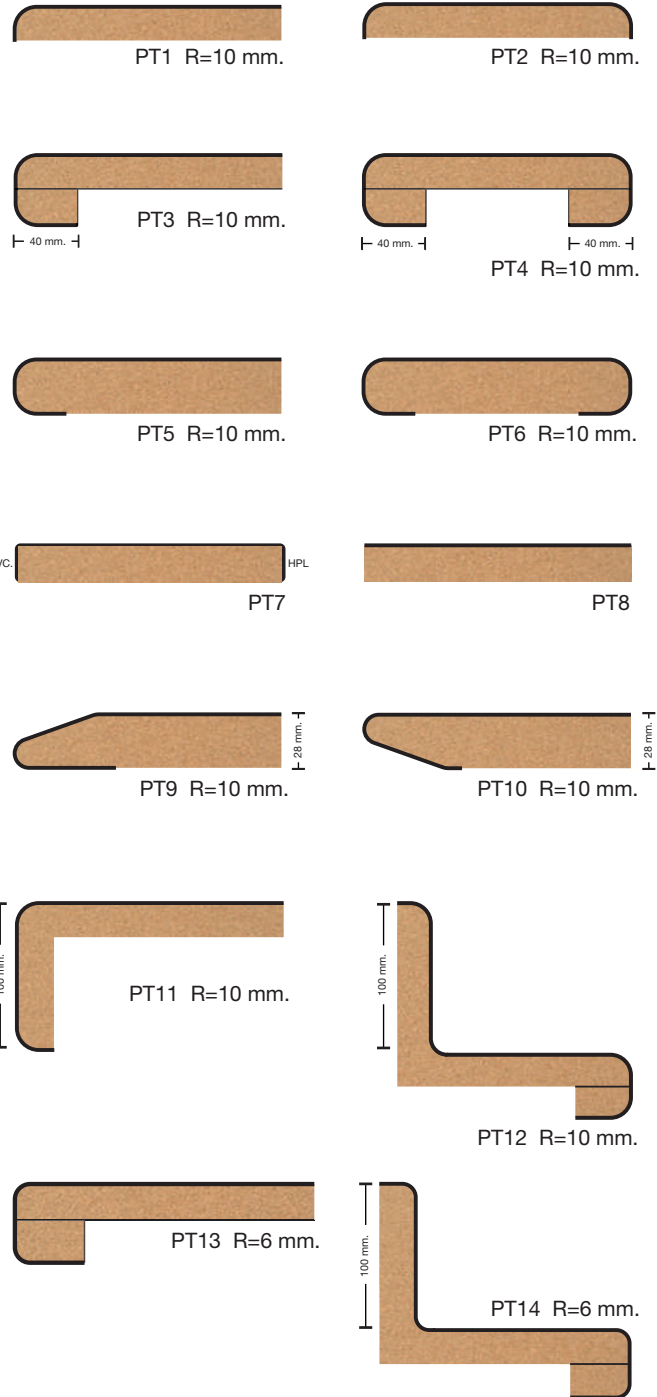

Top Bonded Components.

*For Special order of R6, Please contact your Wilsonart representatives.